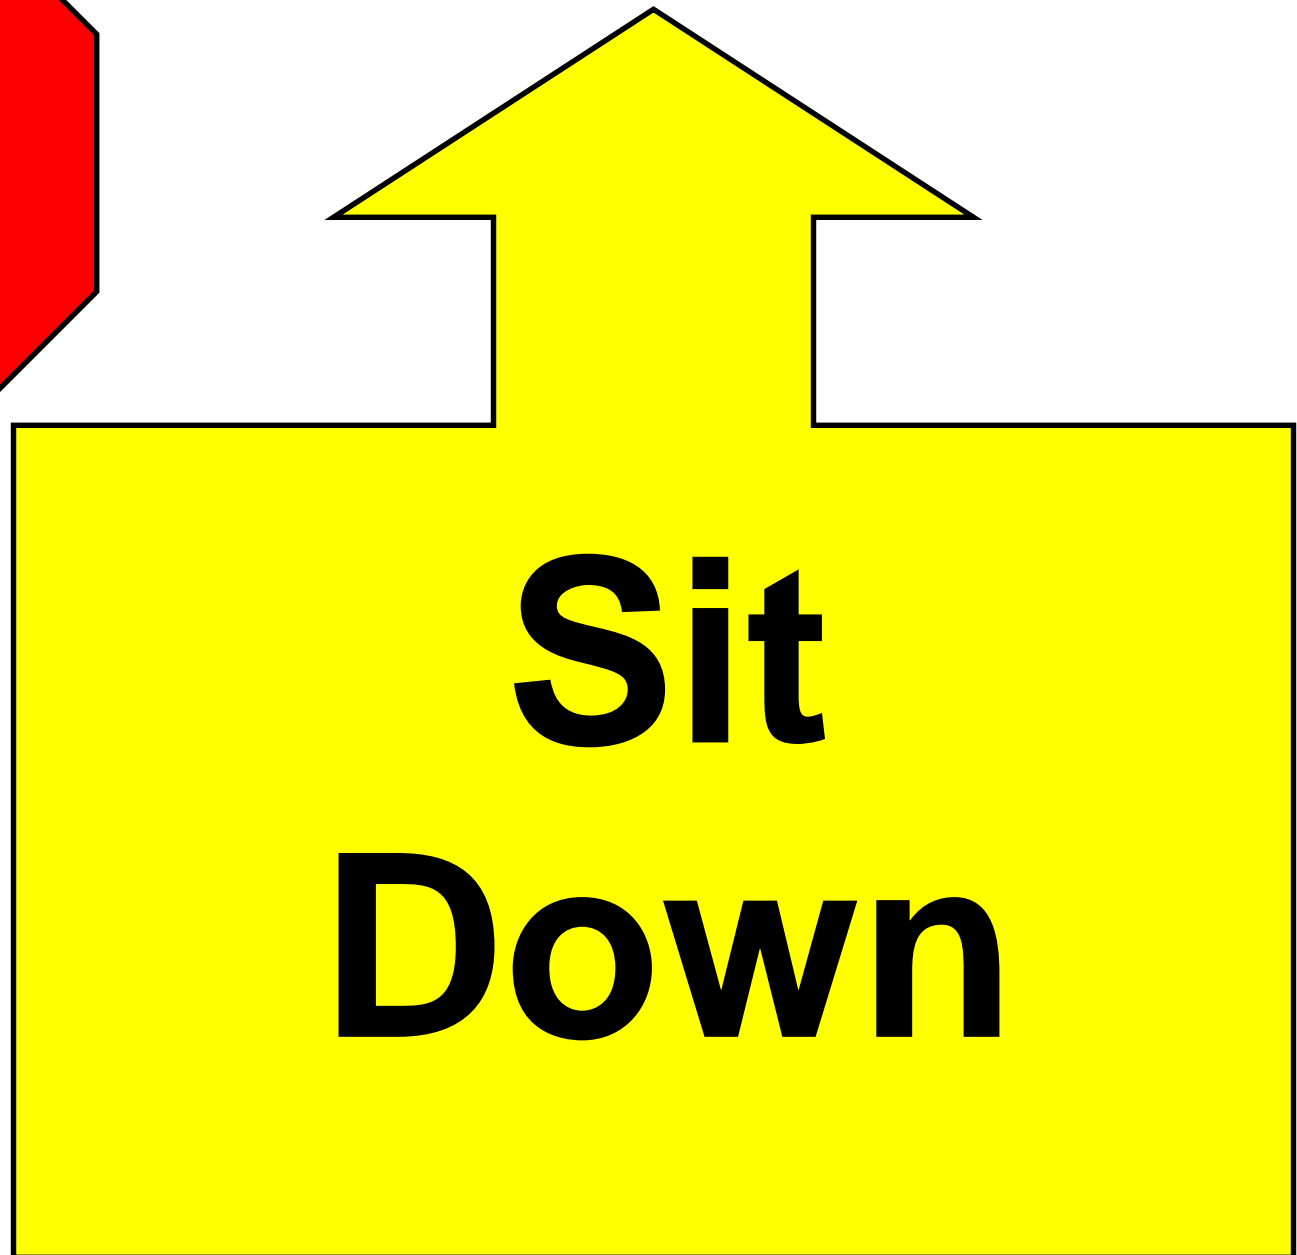

A large yellow rectangular box with a 3D effect, featuring a darker yellow border and a lighter yellow center. The word "Start" is written in a bold, black, sans-serif font in the center of the box.

Start

FINISH

**Right
Turn**

**Right
Turn**

**Left
Turn**

**Left
Turn**

**About
Turn
Right**

**About
Turn
Right**

About