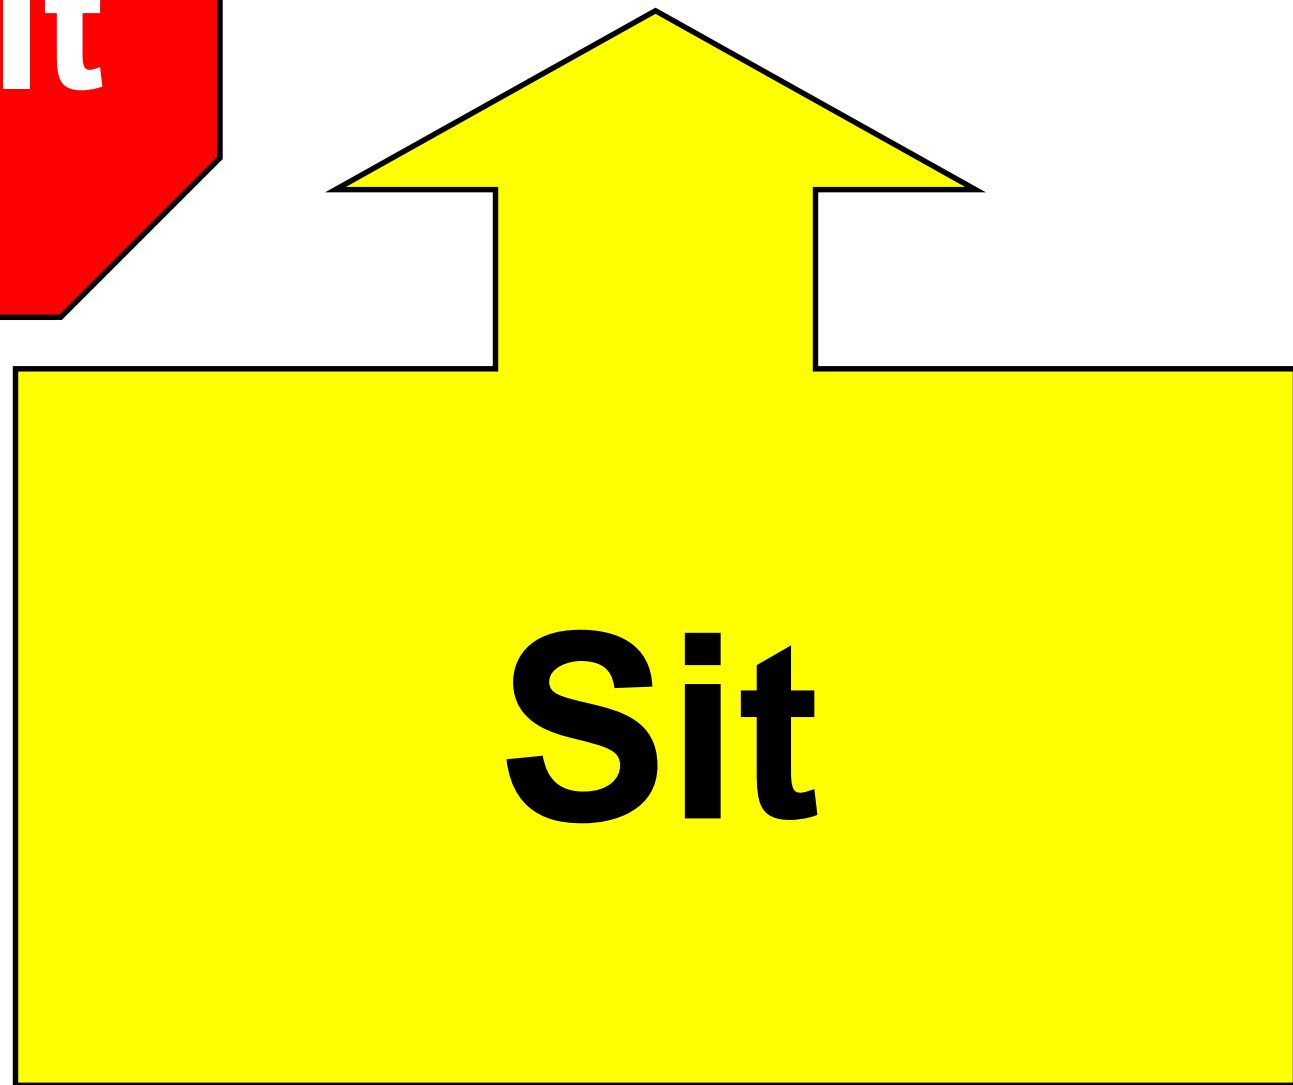

A large yellow rectangular box with a 3D effect, featuring a darker yellow border and a lighter yellow center. The word "Start" is written in a bold, black, sans-serif font in the center of the box.

Start

FINISH

**Right
Turn**

**Right
Turn**

**Left
Turn**

**Left
Turn**

**About
Turn
Right**

**About
Turn
Right**

About